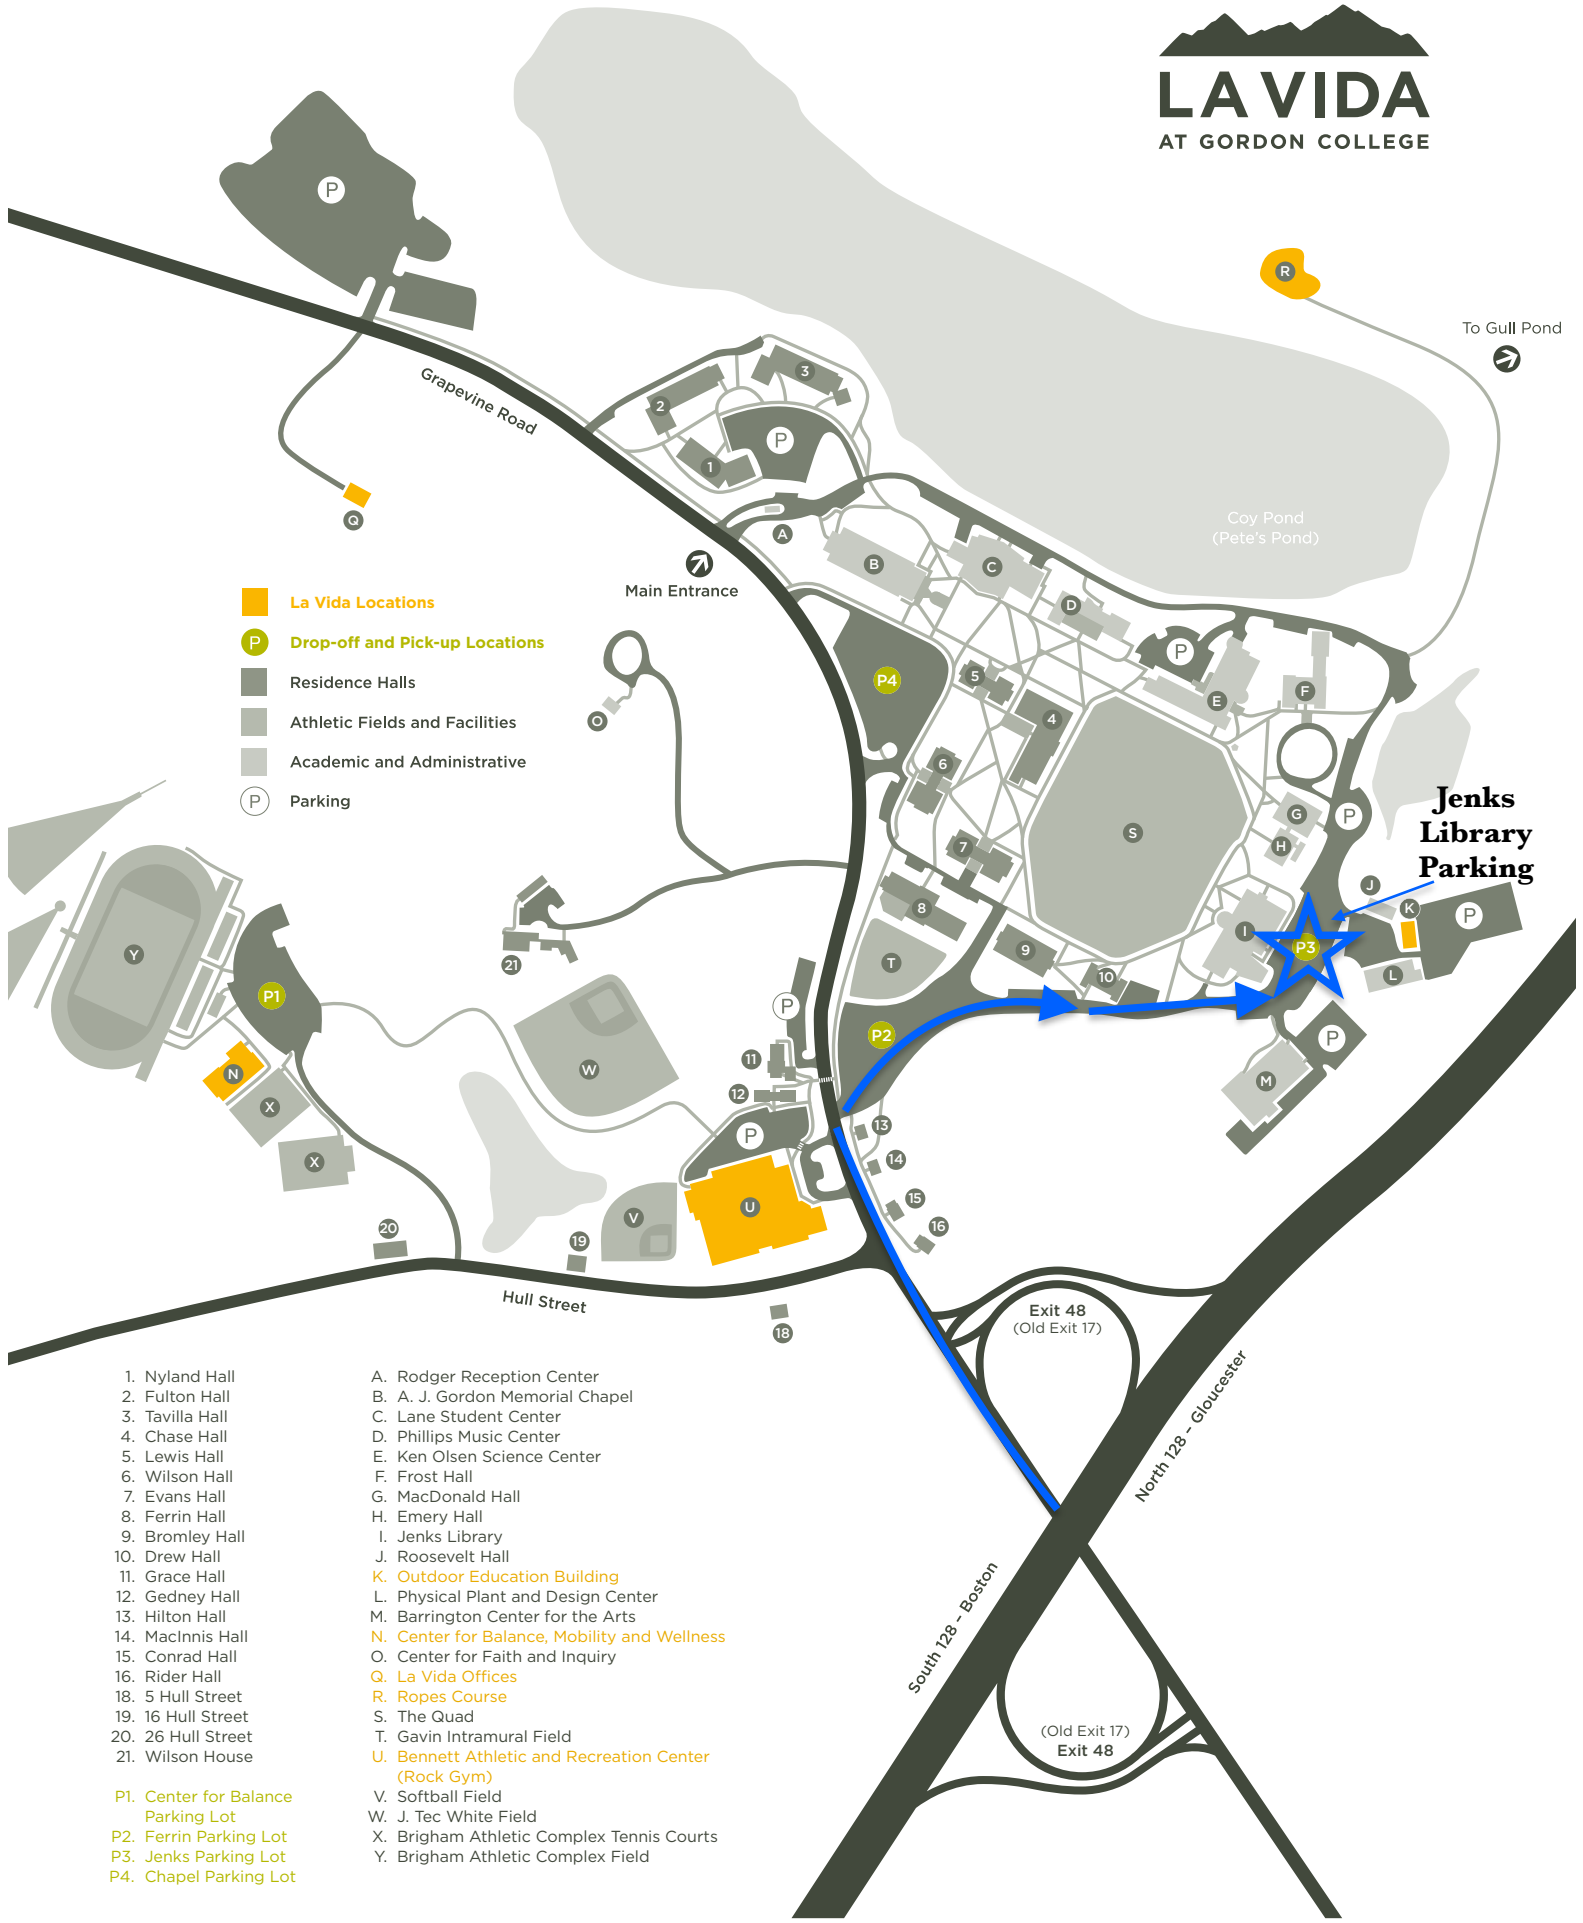

# LA VIDA

AT GORDON COLLEGE

- La Vida Locations
- P Drop-off and Pick-up Locations
- Residence Halls
- Athletic Fields and Facilities
- Academic and Administrative
- P Parking

- |   |   |
|---|---|
| <ol style="list-style-type: none"> <li>1. Nyland Hall</li> <li>2. Fulton Hall</li> <li>3. Tavilla Hall</li> <li>4. Chase Hall</li> <li>5. Lewis Hall</li> <li>6. Wilson Hall</li> <li>7. Evans Hall</li> <li>8. Ferrin Hall</li> <li>9. Bromley Hall</li> <li>10. Drew Hall</li> <li>11. Grace Hall</li> <li>12. Gedney Hall</li> <li>13. Hilton Hall</li> <li>14. MacInnis Hall</li> <li>15. Conrad Hall</li> <li>16. Rider Hall</li> <li>18. 5 Hull Street</li> <li>19. 16 Hull Street</li> <li>20. 26 Hull Street</li> <li>21. Wilson House</li> </ol> | <ol style="list-style-type: none"> <li>A. Rodger Reception Center</li> <li>B. A. J. Gordon Memorial Chapel</li> <li>C. Lane Student Center</li> <li>D. Phillips Music Center</li> <li>E. Ken Olsen Science Center</li> <li>F. Frost Hall</li> <li>G. MacDonald Hall</li> <li>H. Emery Hall</li> <li>I. Jenks Library</li> <li>J. Roosevelt Hall</li> <li>K. Outdoor Education Building</li> <li>L. Physical Plant and Design Center</li> <li>M. Barrington Center for the Arts</li> <li>N. Center for Balance, Mobility and Wellness</li> <li>O. Center for Faith and Inquiry</li> <li>Q. La Vida Offices</li> <li>R. Ropes Course</li> <li>S. The Quad</li> <li>T. Gavin Intramural Field</li> <li>U. Bennett Athletic and Recreation Center (Rock Gym)</li> <li>V. Softball Field</li> <li>W. J. Tec White Field</li> <li>X. Brigham Athletic Complex Tennis Courts</li> <li>Y. Brigham Athletic Complex Field</li> </ol> |
|---|---|
- 
- P1. Center for Balance Parking Lot
  - P2. Ferrin Parking Lot
  - P3. Jenks Parking Lot
  - P4. Chapel Parking Lot

Exit 48 (Old Exit 17)

South 128 - Boston

North 128 - Gloucester

(Old Exit 17) Exit 48

**Jenks Library Parking**

To Gull Pond